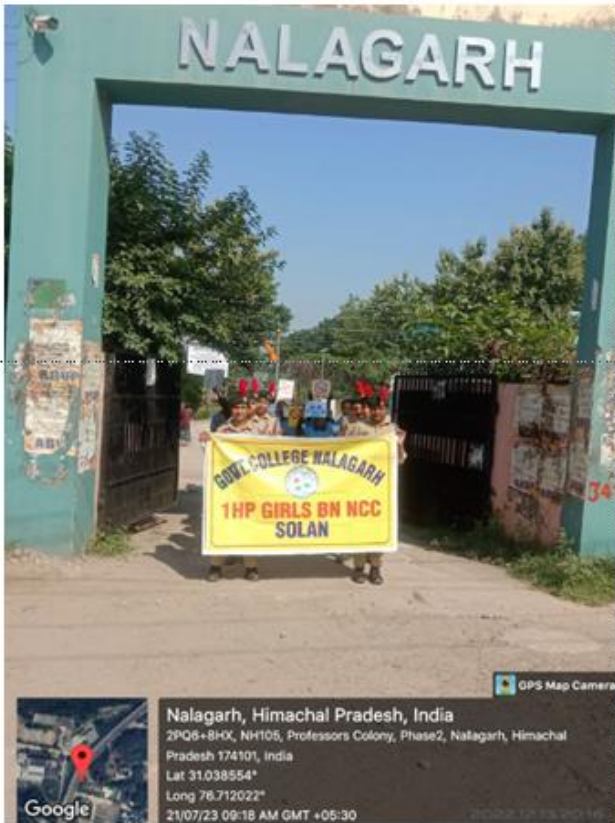

Rally and Tree Plantation
22/07/2023